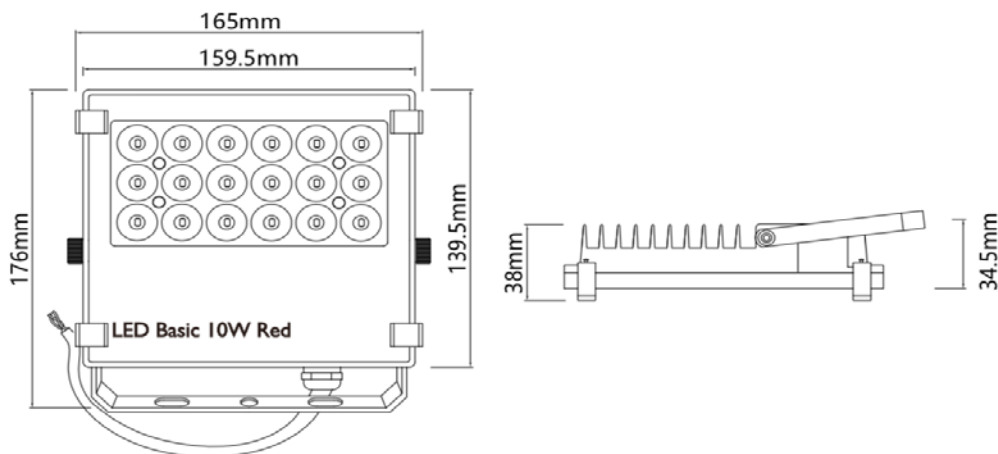

Brown = L
Blue = N
Yellow/Green = PE

Dimensions:

AGRILIGHT®

BETTER LIGHT, BETTER LIFE