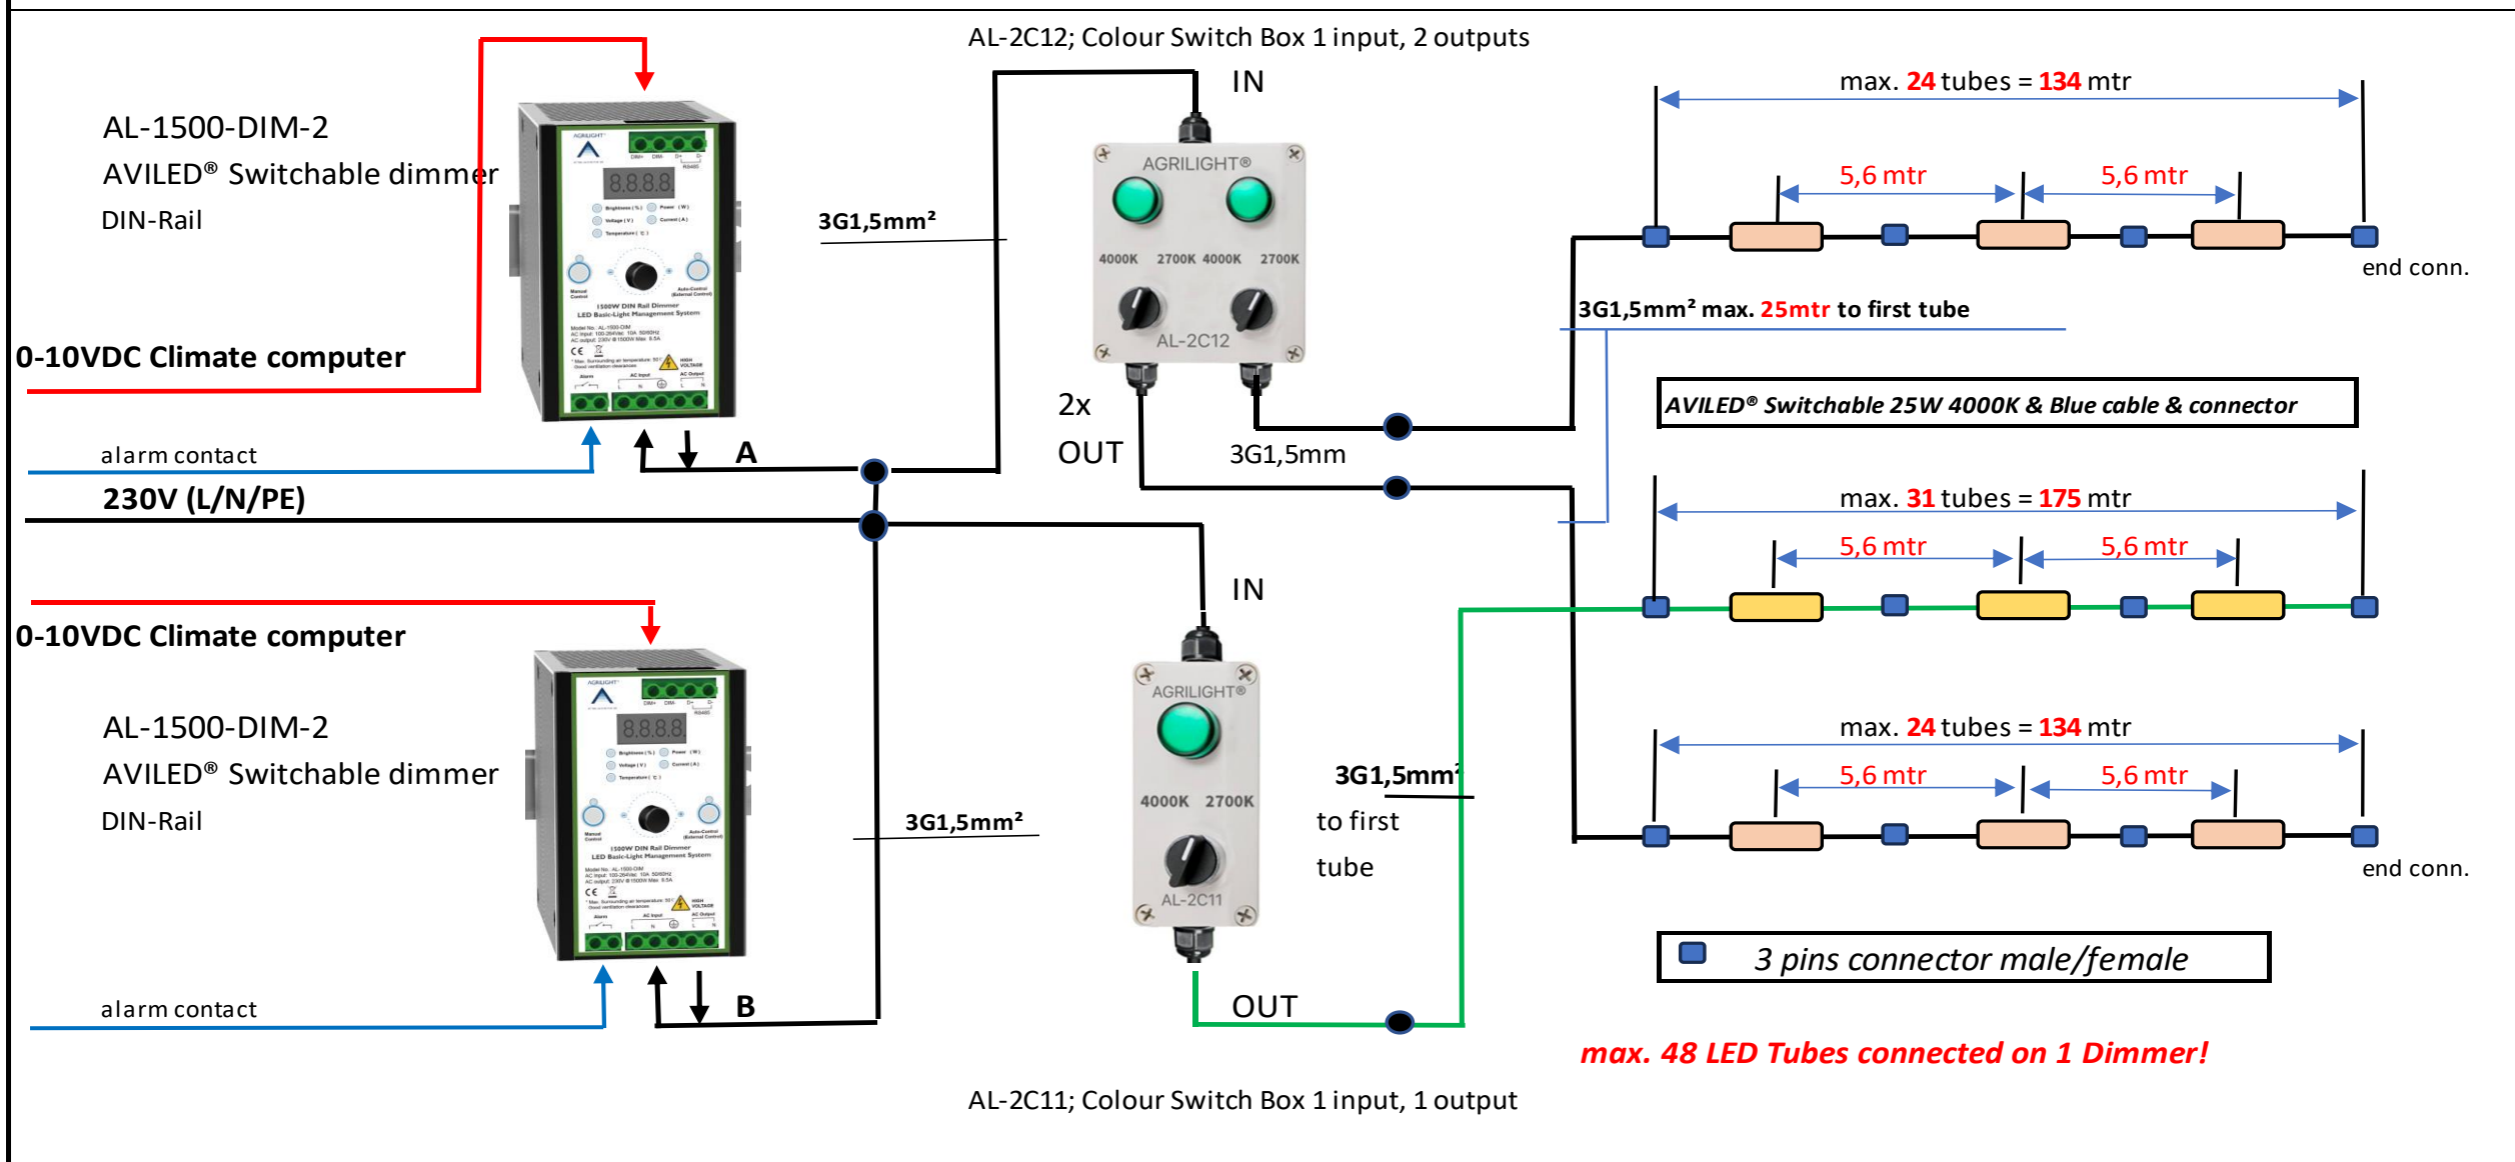

Light spectrum BLUE

Light spectrum 4000K

Light distribution

Mounting options; with mounting clips hanging on steel cable, or directly onto ceiling via endcaps.

2 mounting clips per LED Tube

Mounting with 2 screws directly on both endcaps

After mounting the LED Tube, remove protective foil from Tube

Mounting of the colour switch box; Per colour switch box, use 4 mounting brackets on the back side of the colour switch boxes

Agrilight® - AVILED® Switchable 25W 4000K & Blue 1,2mtr (2x 2,2mtr cable & 3p. connector)

1041803

Date : 4-10-2024
version : 2

Algemene opmerkingen

General comments

observations générales

Allgemeine Bemerkungen

Wiring Scheme AVILED® Switchable 25W 4000K & Blue cable & 3p. connector, AVILED® Dimmer 1500W DIN rail and Colour Switch Boxes

Connections Colour Switch box on dimmer	Brown wire connected to output "L" on dimmer
	Black wire connected on 230V (L) Phase (always 230V)
	Blue wire is connected on output "N" on dimmer

Connections LED Tubes on Switch box	Brown L (AC) to brown wire
	Black L1 (Signal) to Black wire
	Blue N (AC) to Blue wire