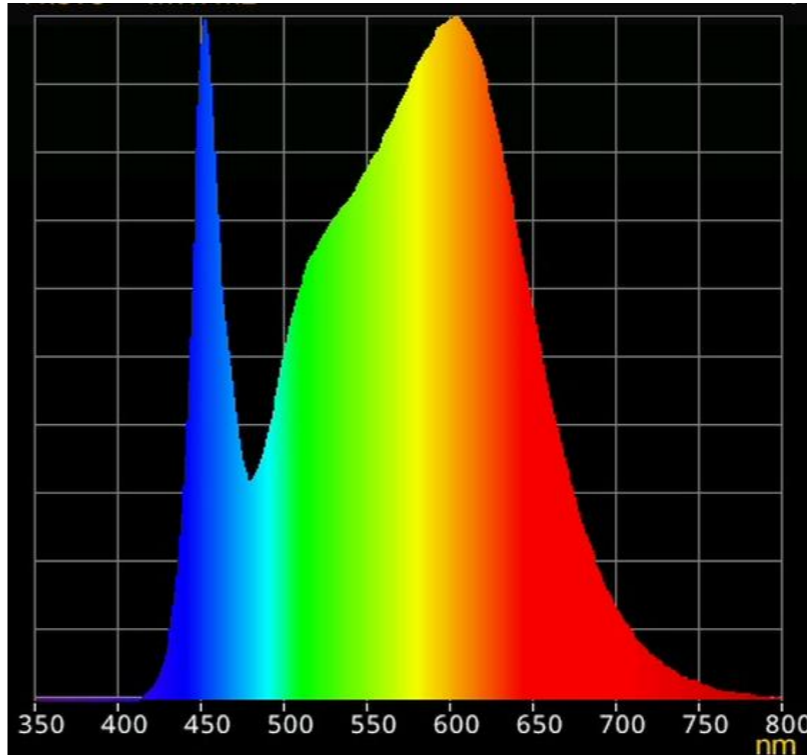

Light spectrum BLUE

Light spectrum 4000K

Light distribution

Mounting options; with mounting clips hanging on steel cable, or directly onto ceiling via endcaps.

2 mounting clips per LED Tube

Mounting with 2 screws directly on both endcaps