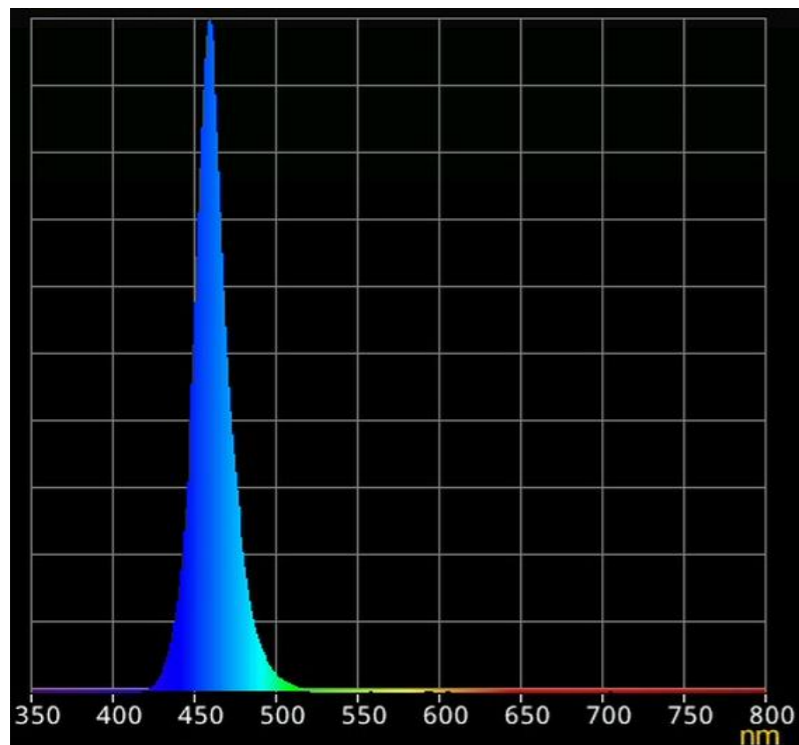

Light spectrum BLUE

Light spectrum 4000K

Light distribution

Mounting options; with mounting clips hanging on steel cable, or directly onto ceiling via endcaps.

2 mounting clips per LED Tube

Mounting with 2 screws directly on both endcaps