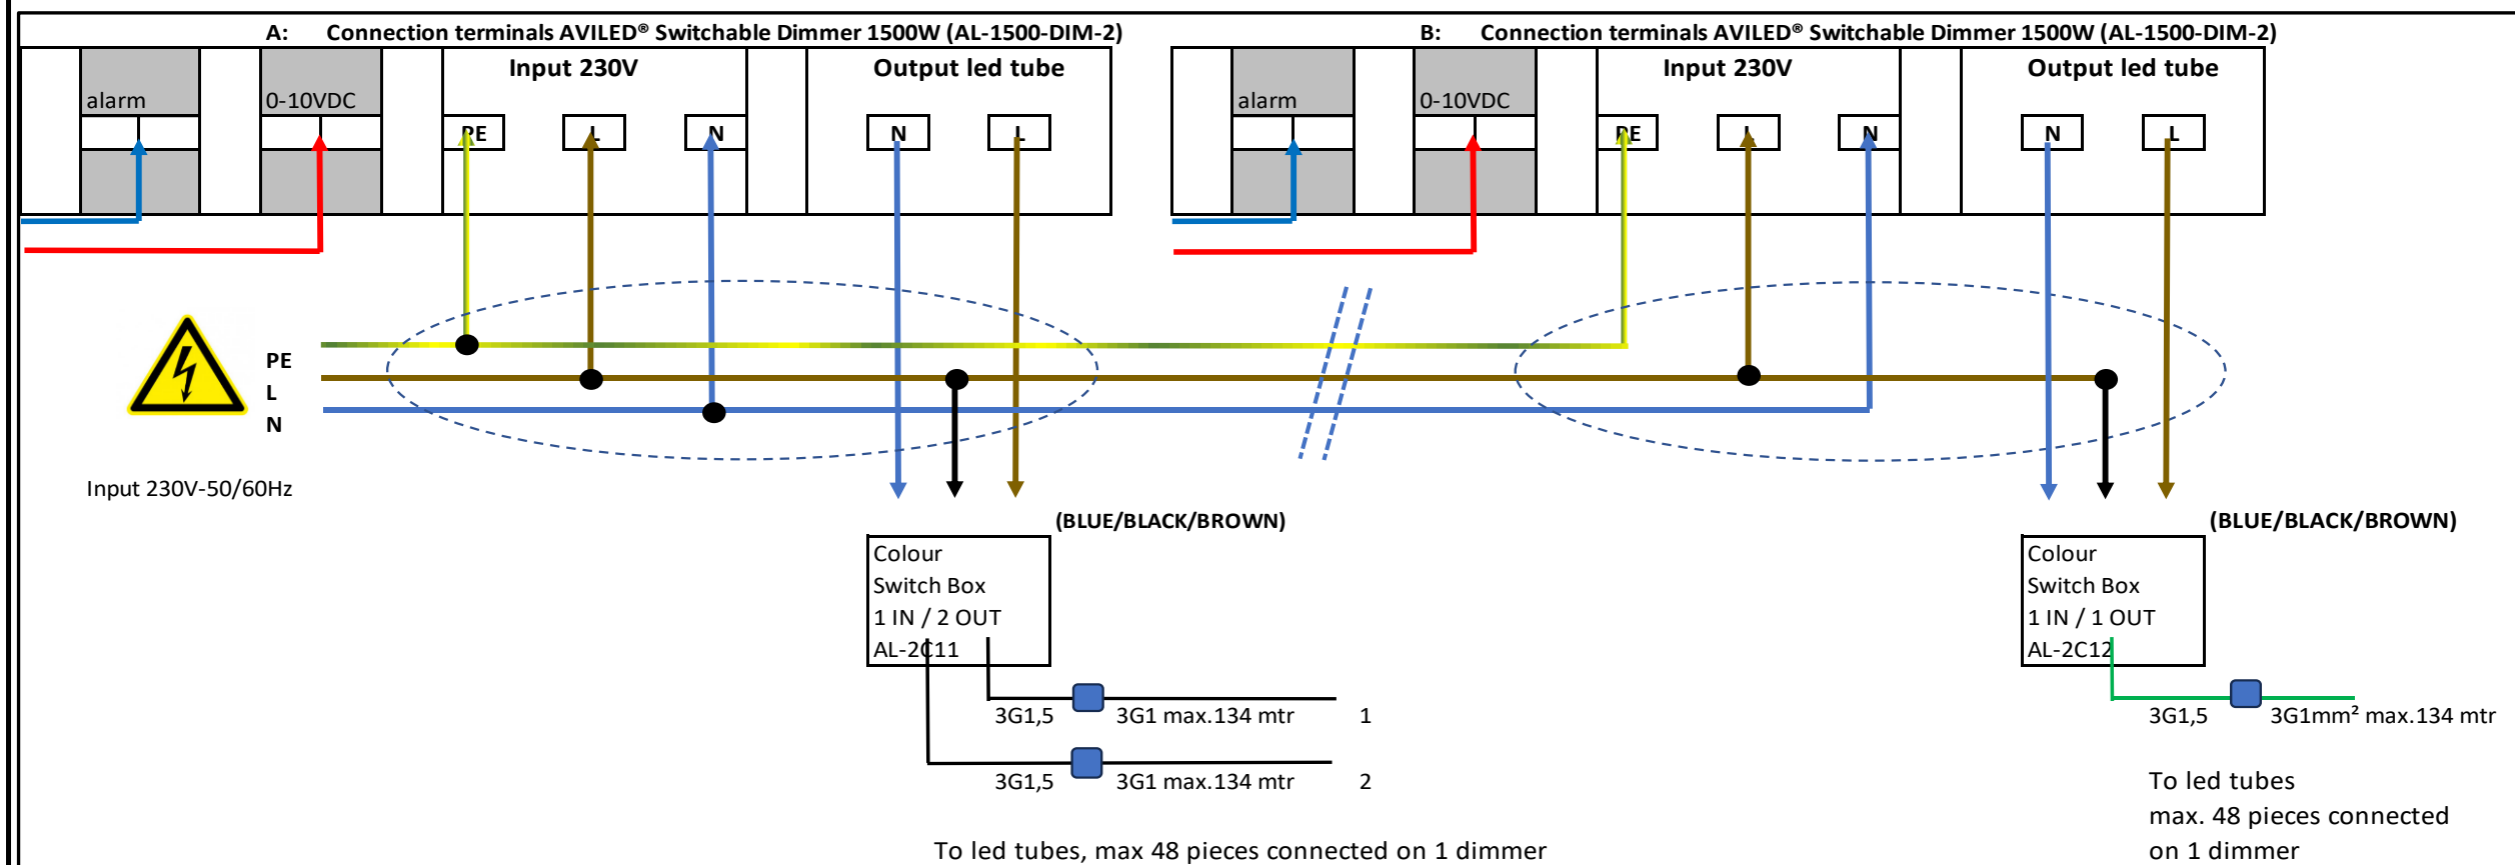

Light spectrum BLUE

Light spectrum 4000K

Light distribution

Mounting options; with mounting clips hanging on steel cable, or directly onto ceiling via endcaps.

2 mounting clips per LED Tube

Mounting with 2 screws directly on both endcaps

After mounting the LED Tube, remove protective foil from Tube

Mounting of the colour switch box; Per colour switch box, use 4 mounting brackets on the back side of the colour switch boxes

Agrilight® - AVILED® Switchable 25W 4000K & Blue 1,2mtr (2x 2,2mtr cable & 3p. connector)

1041803

Date : 4-10-2024
version : 2

Algemene opmerkingen

General comments

observations générales

Allgemeine Bemerkungen

Wiring Scheme AVILED® Switchable 25W 4000K & Blue cable & 3p. connector, AVILED® Dimmer 1500W DIN rail and Colour Switch Boxes

Connections Colour Switch box on dimmer	Brown wire connected to output "L" on dimmer
	Black wire connected on 230V (L) Phase (always 230V)
	Blue wire is connected on output "N" on dimmer

Connections LED Tubes on Switch box	Brown L (AC) to brown wire
	Black L1 (Signal) to Black wire
	Blue N (AC) to Blue wire