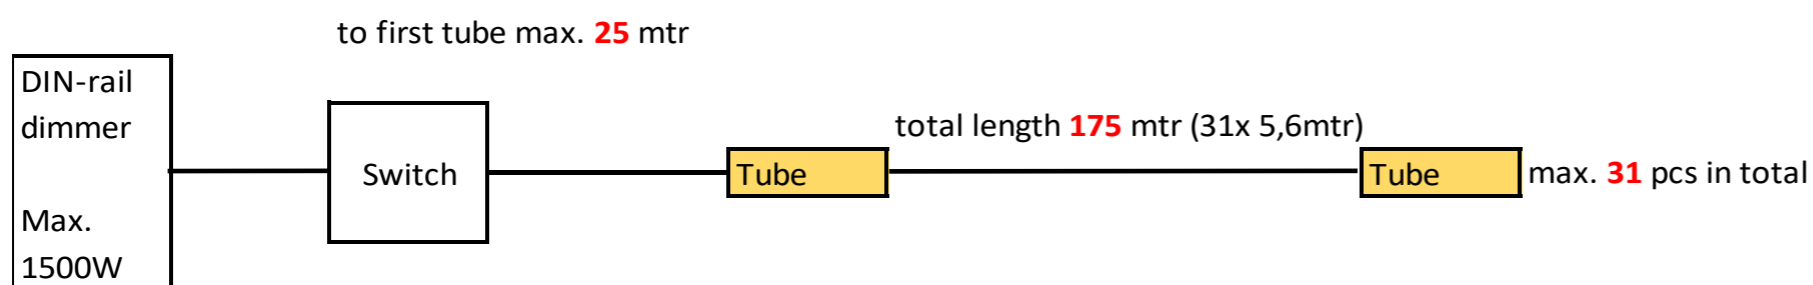

1041803

Date : 27-1-2023
version : 2

Algemene opmerkingen

General comments

observations générales

Allgemeine Bemerkungen

3 pins connector and cable:

2 rows - restriction max. Watt
25W Switchable:
Max. 48 pcs x 25W = 1.200W
2x2,2 mtr + 3p. Connector

1 row - restriction cable lenght
25W Switchable:
Max. 31 pcs x 25W = 775W
2x2,2 mtr + 3p. Connector

Dim levels AVILED® Switchable 25W with AVILED Switchable Dimmer 1500W DIN rail