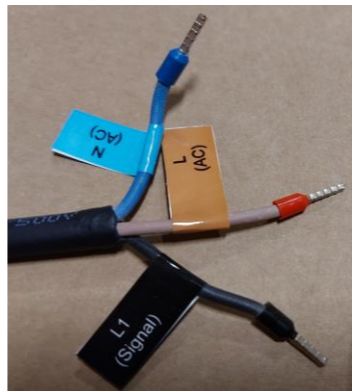

Light spectrum BLUE

Light spectrum 4000K

Light distribution

Mounting options; with mounting clips hanging on steel cable, or directly onto ceiling via endcaps.

2 mounting clips per LED Tube

Mounting with 2 screws directly on both endcaps

After mounting the LED Tube, remove protective foil from Tube

Mounting of the colour switch box; Per colour switch box, use 4 mounting brackets on the back side of the colour switch boxes

Agrilight® - AVILED® Switchable 25W 4000K & Blue 1,2mtr (2x 2,2mtr cable & 3p. connector)

1041803

Date : 4-10-2024
version : 2

Algemene opmerkingen

General comments

observations générales

Allgemeine Bemerkungen

Wiring Scheme AVILED® Switchable 25W 4000K & Blue cable & 3p. connector, AVILED® Dimmer 1500W DIN rail and Colour Switch Boxes

Connections Colour Switch box on dimmer	Brown wire connected to output "L" on dimmer
	Black wire connected on 230V (L) Phase (always 230V)
	Blue wire is connected on output "N" on dimmer

Connections LED Tubes on Switch box	Brown L (AC) to brown wire
	Black L1 (Signal) to Black wire
	Blue N (AC) to Blue wire